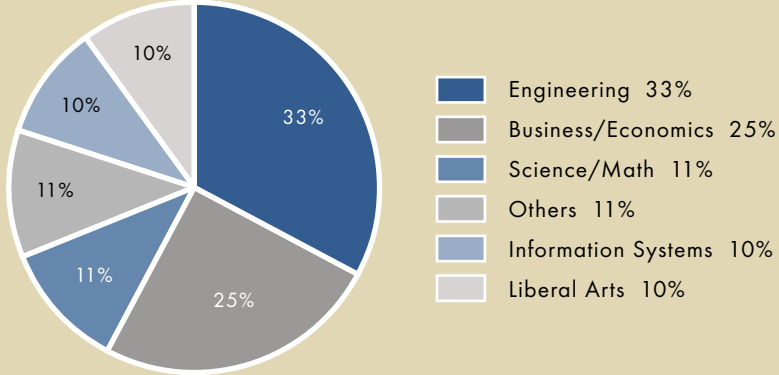

# oneMBA Executive Demographics Class of 2010

77 % Male  
 23 % Female  
 36 Average Age  
 12 Average years of work experience

## Educational Background