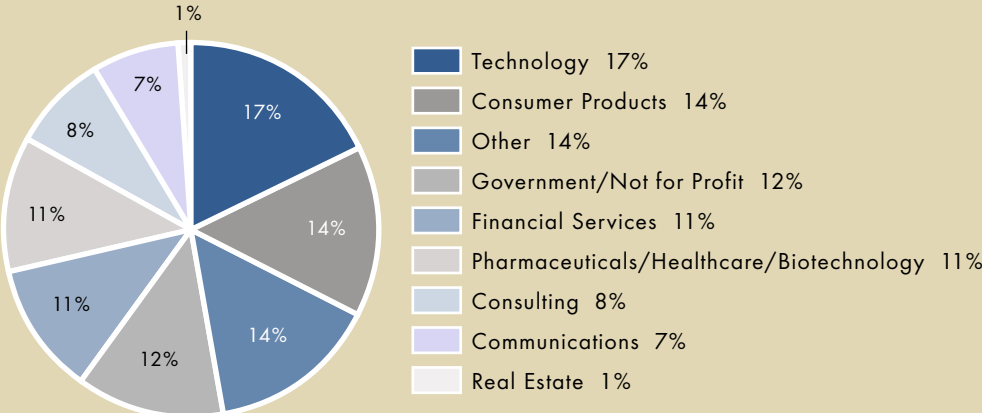

Industry Profile